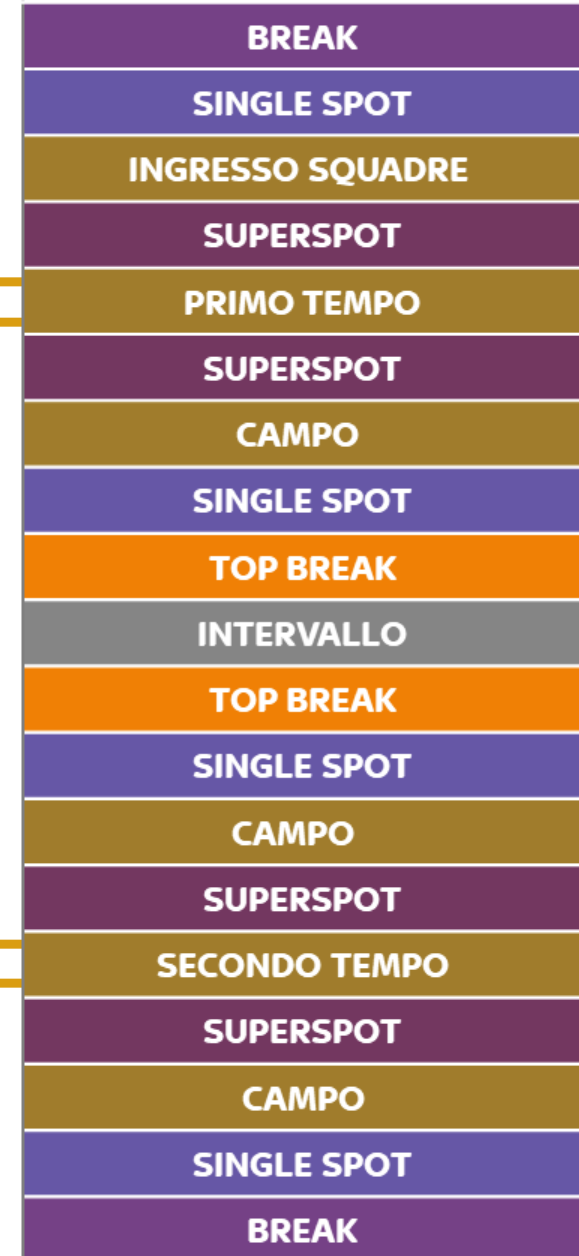

2 CANALI

UEFA EUROPA LEAGUE 2019/2020

Il format – PAY e FTA

IN OGNI PARTITA:

2 BREAK

2 TOP BREAK

4 BREAK SPECIAL SPOT

4 BREAK SUPERSPOT

4 LIVE SPOT

LIVESPOT 5"

LIVESPOT 5"

LIVESPOT 5"

LIVESPOT 5"

UEFA EUROPA LEAGUE 2019/2020

Listino ottavi - andata

8